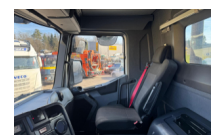

Provided by **loado**

loado c/o Populaer AG, 8355 Aadorf | www.loado.ch

https://loado.ch/en/vehicle/detail/43403