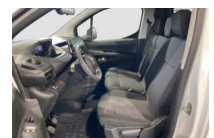

Imholz Autohaus AG

Sinslerstrasse 55
6330 Cham

+41 41 784 50 43

+41 79 784 50 50

roger.syfrig@imholz-autohaus.ch

<https://www.imholz-autohaus.ch>