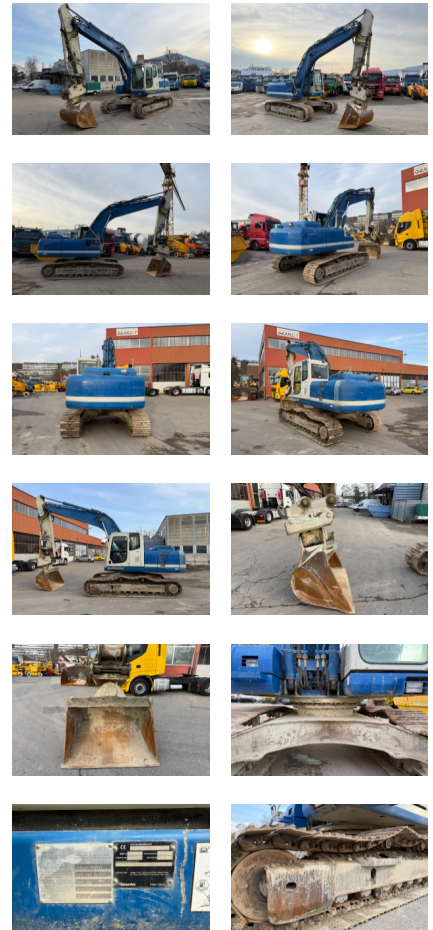

KOMATSU PC210LC-8 Oilquick 2x Schaufeln

Caterpillar digger (Construction machinery)

Price

Price on request

EUR 32'900

Make	KOMATSU
Type	PC210LC-8 Oilquick 2x Schaufeln
Chassis	Caterpillar digger
Category	Construction machinery
1. Registration	15.05.2011
Operating hours	13'800 hours
Vehicle condition	good
Color	Blau
Internal number	26030

General remarks

- Oilquick
- 2x Schaufeln
- Partikelfilter

Total weight 22'300 kg

Power 116 kW

Cylinder 4 Cylinder

Tyre condition axis 1 40 %

Tyre condition axis 2 40 %

Dealer Information

Agron Haxha Truck GmbH

Ahornweg 3

5504 Othmarsingen

+41 62 896 34 34

+41 79 950 89 64

info@agronehaxha.ch

http://www.agronehaxha.ch

Provided by **loado**

loado c/o Populaer AG, 8355 Aadorf | www.loado.ch

https://loado.ch/en/vehicle/detail/42611