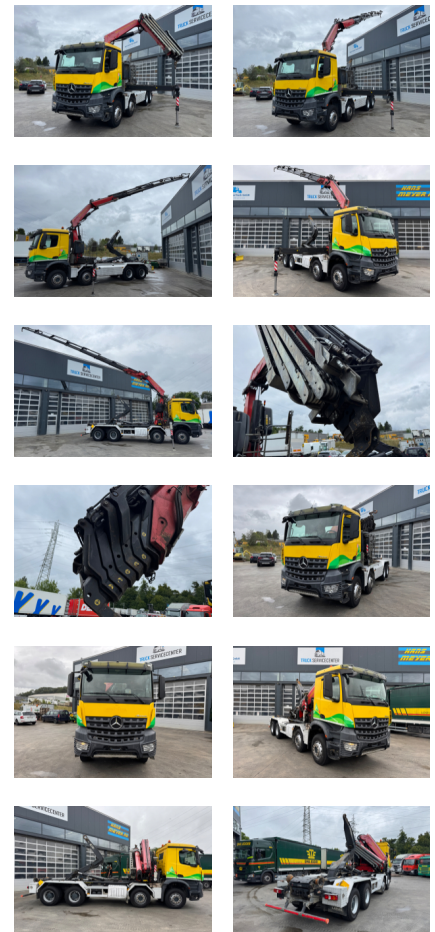

MERCEDES Arocs 3248 8x4 Fassi 315-7 mit Hiab 21T

Truck mounted crane truck (Trucks)

Price	Price on request
Make	MERCEDES
Type	Arocs 3248 8x4 Fassi 315-7 mit Hiab 21T
Chassis	Truck mounted crane truck
Category	Trucks
1. Registration	20.02.2014
Mileage	320'000 km
Vehicle condition	good
Latest VLA	28.03.2025
Color	Gelb
Internal number	25646
Emission standard	EURO 6
Fuel	Diesel
Particle filter	Yes
General remarks	- Retarder - Klima - Kran Fassi 315-7 Baujahr 2013 Greiferleitung - Hiab 21T Schubknick Baujahr 2013 - Anhängervorrichtung
Total weight	32'000 kg
Payload	12'200 kg
Power	353 kW
Cylinder	6 Cylinder
Cubic capacity	12'809 cm³
Drive	8 x 4
Suspension	Blattfederung
Transmission	Automatic
Tyre type	315/80/22.5
Tyre condition axis 1	30 %
Tyre condition axis 2	30 %
Tyre condition axis 3	40 %
Tyre condition axis 4	40 %

Dealer Information

Agron Haxha Truck GmbH

Ahornweg 3
5504 Othmarsingen

+41 62 896 34 34

+41 79 950 89 64

info@agronehaxha.ch

<http://www.agronehaxha.ch>