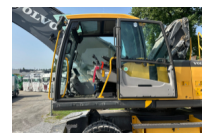

Provided by **loado**

loado c/o Populaer AG, 8355 Aadorf | www.loado.ch