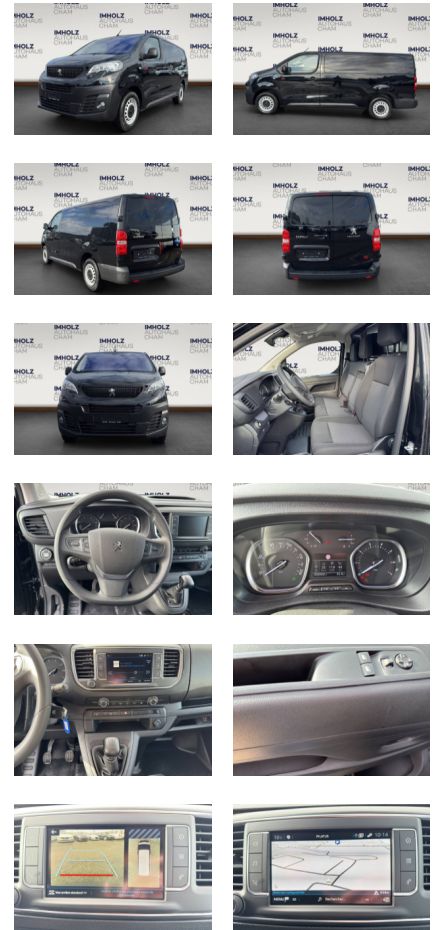

Kastenwagen (Lieferwagen und Transporter)

Preis	CHF 39'900 inkl. MWSt.
Marke	PEUGEOT
Typ	Expert Kaw. Long 2.0 BlueHDi 145 PS 4x4
Aufbau	Kastenwagen
Kategorie	Lieferwagen und Transporter
1. Inverkehrssetzung	21.06.2024
Kilometerstand	25 km
Letzte MFK	21.06.2024
Farbe	9VM0 I Schwarz Perla
Interne Nummer	1567

Treibstoff	Diesel

Allgemeine Bemerkungen

Expert Kaw. Long 2.0 BlueHDi 145 PS 4x4 IMHOLZ AUTOHAUS AG
Wir sind Ihr Partner, wenn es um Ihr Fahrzeug geht. Ob Neuwagen, Vorfuhrwagen oder Occasionsfahrzeug, wir haben bestimmt das passende Fahrzeug für Sie. Dank unseres vielfältigen Angebots an Personenwagen und Nutzfahrzeugen ab Lager können Sie schnell mit Ihrem Wunschfahrzeug losfahren. Gerne stehen wir auch bei Fragen rund um die Finanzierung oder Versicherung zur Seite. Wir freuen uns auf Ihren Besuch. Ihr Imholz Autohaus Team familiär – freundlich – kundenorientiert
Unsere Standorte:
Peugeot / Volvo Sinslerstrasse 45, 6330 Cham FordStore / Voyah Sinslerstrasse 55, 6330 Cham Ford Transit Center / Peugeot Professional Center / Isuzu Knonauerstrasse 43, 6330 Cham Occasionen Knonauerstrasse 43, 6330 Cham

Leistung	106 kW
Antrieb	Allradantrieb
Getriebe	Manuell

Anbieterinformation

IMHOLZ
AUTOHAUS
CHAM

Imholz Autohaus AG

Sinslerstrasse 55
6330 Cham

+41 41 784 50 43

+41 79 784 50 50

roger.syfrig@imholz-autohaus.ch

<https://www.imholz-autohaus.ch>

Bereitgestellt von **loado**

loado c/o Populaer AG, 8355 Aadorf | www.loado.ch

<https://loado.ch/de/vehicle/detail/43105>